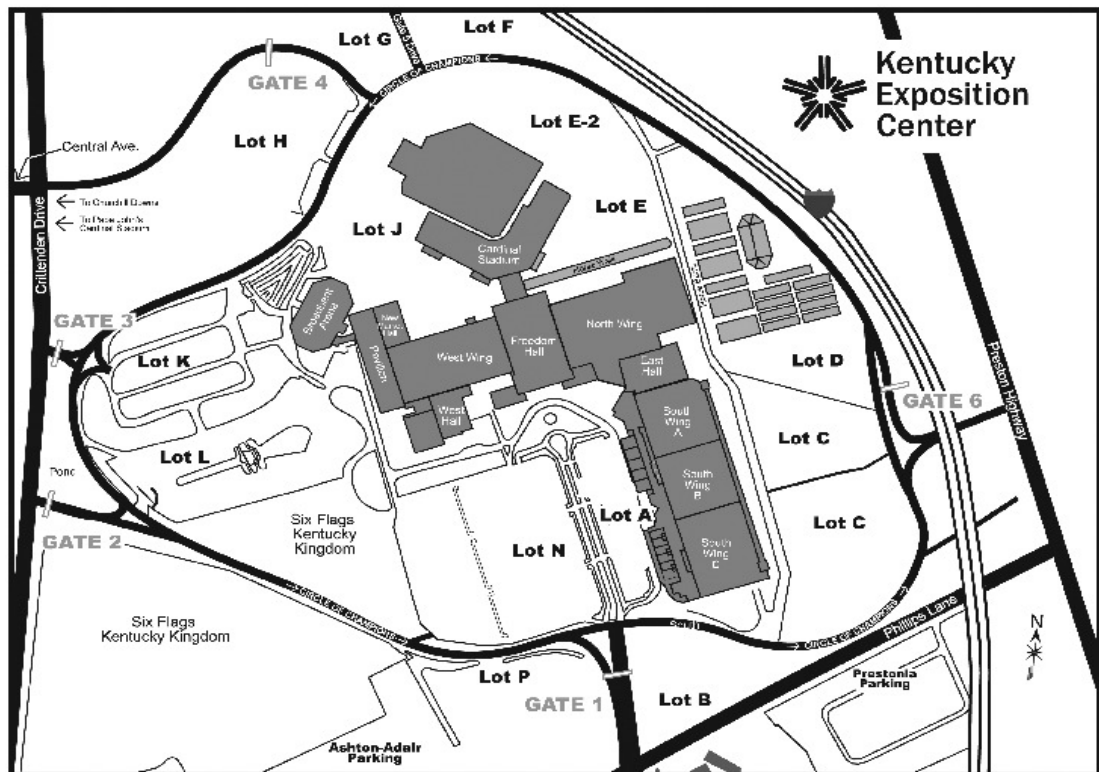

the left, past the Cracker Barrel restaurant. Or, continue along Crittenden Drive to Gate 3 and 2, which will be on the left. To enter gate 1, the Main Gate, go past Exit 132 and continue to (Exit 131 B) approximately ¼ miles down I-65. Follow the Fair/Expo Center signs to Main Gate.

From I-264 Westbound-Exit at the Fair/Expo Center (Exit 11) and follow the signs to Gate 1 the main entrance. Or, proceed further to Crittenden Drive to enter Gates 2, 3, or 4. Exit 12 is Preston Highway (Route 61). Take a right off the exit and follow Preston Highway to Gate 6, which will be on the left between Sleep Inn and Thornton’s Gate Station.

From I-264 Eastbound-Exit at the Fair/Expo Center (Exit 11) to Crittenden Drive. Proceed to Gate 2, 3 which will be on the right. Or, continue past the Crittenden Drive exit to I-65 and Fair/Expo Center (Exit 12) and follow the signs to Gate 1, the main entrance.